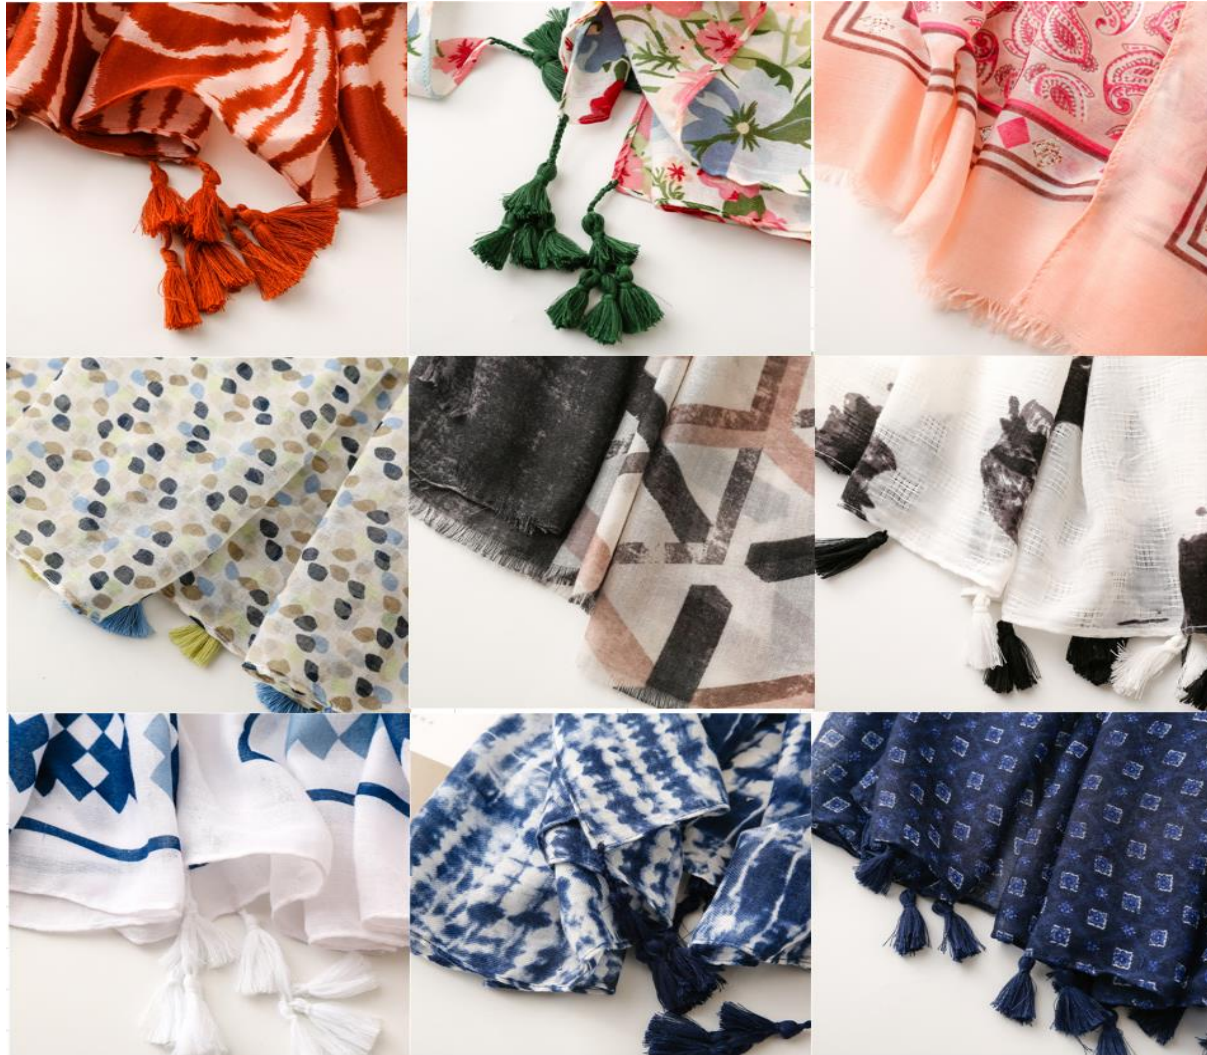

OLEEVER HOTSALE / SCARF SERIES ..JUNE-JULY

BLUE

BLUE

GEOMETRIC

# CUTE SWEETY

leopard